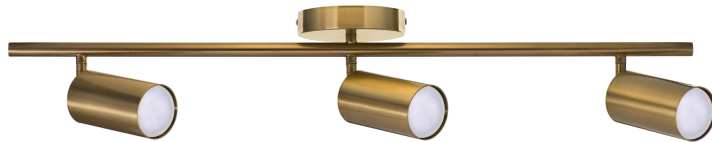

# AJE-SPECTRA 3P

<b>Fitting/cap type</b>	GU10
<b>AC input voltage</b>	230 V
<b>Input voltage</b>	230 V
<b>Suitable location</b>	Living room
<b>Suitable for indoor use</b>	Yes
<b>International Protection (IP) code</b>	IP20
<b>Bulb(s) included</b>	No
<b>Dimmable</b>	No
<b>Power source type</b>	AC
<b>Mounting type</b>	Recessed
<b>Suitable location</b>	Home office
<b>Suitable location</b>	Office
<b>Suitable for outdoor use</b>	No
<b>Number of bulbs</b>	3 bulb(s)
<b>Quantity per pack</b>	1 pc(s)
<b>Housing material</b>	Metal
<b>Shape</b>	Cylinder
<b>AC input frequency</b>	50 Hz
<b>Suitable location</b>	Universal
<b>Suitable location</b>	Bedroom
<b>Suitable location</b>	Restaurant
<b>Height</b>	110 mm
<b>Product colour</b>	Gold
<b>Certification</b>	ISO 9001, ISO 14001, CE, RoHS

<b>Replacement bulb power (max)</b>	40 W
<b>Suitable location</b>	Corridor
<b>Suitable location</b>	Dining room
<b>Sustainability certificates</b>	RoHS
<b>Diameter</b>	12 cm
<b>Energy efficiency scale</b>	A to G
<b>Length</b>	750 mm
<b>Compliance certificates</b>	RoHS
<b>EAN</b>	5901443120506