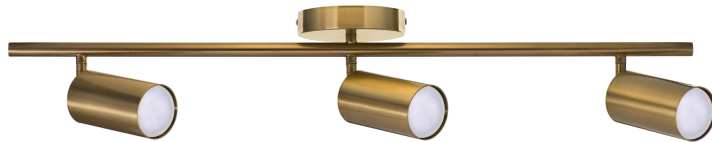

AJE-SPECTRA 3P

Fitting/cap type	GU10
AC input voltage	230 V
Input voltage	230 V
Suitable location	Living room
Suitable for indoor use	Yes
International Protection (IP) code	IP20
Bulb(s) included	No
Dimmable	No
Power source type	AC
Mounting type	Recessed
Suitable location	Home office
Suitable location	Office
Suitable for outdoor use	No
Number of bulbs	3 bulb(s)
Quantity per pack	1 pc(s)
Housing material	Metal
Shape	Cylinder
AC input frequency	50 Hz
Suitable location	Universal
Suitable location	Bedroom
Suitable location	Restaurant
Height	110 mm
Product colour	Gold
Certification	ISO 9001, ISO 14001, CE, RoHS

Replacement bulb power (max)	40 W
Suitable location	Corridor
Suitable location	Dining room
Sustainability certificates	RoHS
Diameter	12 cm
Energy efficiency scale	A to G
Length	750 mm
Compliance certificates	RoHS
EAN	5901443120506