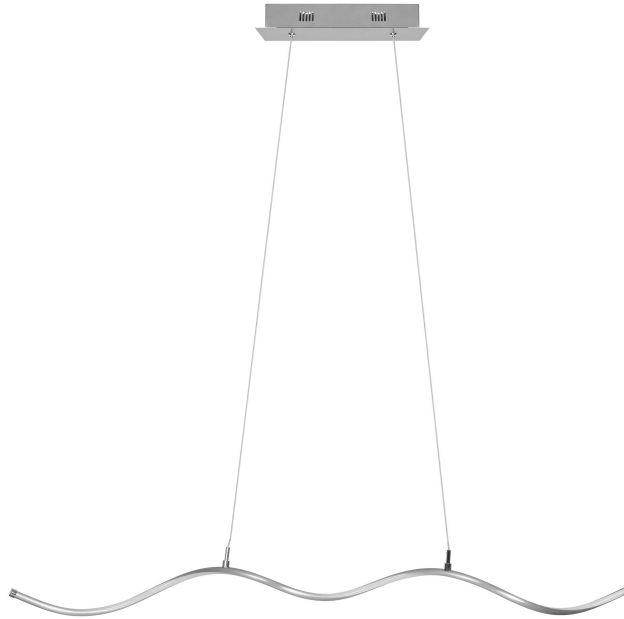

Activejet®

AJE-SARA

Product colour	Silver
Bulb lifetime	20000 h
Color Rendering Index (CRI)	80
Suitable location	Living room
Suitable for indoor use	Yes
Dimmable	No
Power source type	AC
Colour temperature	4000 K
Light colour	Neutral white
Suitable for outdoor use	No
Mounting type	Surfaced
Quantity per pack	1 pc(s)
Bulb(s) included	Yes
Suitable location	Bedroom
Suitable location	Kitchen
AC input frequency	50 - 60 Hz
Housing material	Aluminium
Certification	ISO 9001, ISO 14001, CE, RoHS
Height	1200 mm
Bulb type	LED
Suitable location	Corridor
Suitable location	Dining room
DFU / User manual	Y
Input voltage	220-240 V

Total power	14 W
Warnings	Installation should be carried out by a qualified electrician.
Inrush time	1 s
Number of bulbs	144 bulb(s)
Luminous flux	1690 lm
Width	1105 mm
Warnings	Disconnect the power supply before installation.
EAN	5901443123064