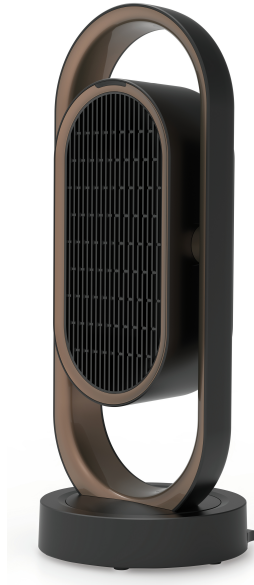

**Activejet®**

# ACJ Selected 3D

Air conditioner Black Touch

<b>Product colour</b>	Black
<b>Built-in display</b>	No
<b>AC input voltage</b>	220-240 V
<b>Power source type</b>	AC
<b>On/off switch</b>	Yes
<b>Manual</b>	Yes
<b>LED indicators</b>	Yes
<b>Certification</b>	CE, RoHS
<b>Housing material</b>	Plastic
<b>Height adjustment</b>	No
<b>Handle(s)</b>	Yes
<b>Power plug type</b>	Type E
<b>Remote control included</b>	Yes
<b>Control type</b>	Touch
<b>Auto oscillating</b>	Yes
<b>Vertical auto rotation</b>	Yes
<b>AC input frequency</b>	50-60 Hz
<b>Height</b>	530 mm
<b>Castor wheels</b>	No
<b>Timer duration (maximum)</b>	8 h
<b>Timer</b>	Yes
<b>Non-slip feet</b>	Yes
<b>Package type</b>	Box

<b>Sustainability certificates</b>	RoHS
<b>Tiltable</b>	Y
<b>Number of speeds</b>	2
<b>Product colour</b>	Bronze
<b>Oscillation range</b>	45°
<b>Vertical rotation angle</b>	0 - 22°
<b>Ionic function</b>	No
<b>Humidifier function</b>	No
<b>Night mode</b>	No
<b>Connectable to internet</b>	No
<b>Power consumption (typical)</b>	1800 W
<b>Width</b>	203 mm
<b>Depth</b>	203 mm
<b>Weight</b>	3.38 kg
<b>Built-in light</b>	No
<b>Type</b>	Fan heater
<b>Proper use</b>	Space heating/cooling
<b>Heating element</b>	PTC ceramic heating element
<b>Video presentation</b>	<a href="https://www.youtube.com/watch?v=VU6qozcMuMM&amp;ab_channel=Activejet">https://www.youtube.com/watch?v=VU6qozcMuMM&amp;ab_channel=Activejet</a>
<b>Hazard pictogram(s)</b>	GHS02: Flammable
<b>Warnings</b>	Do not cover the unit during use to prevent overheating.
<b>EAN</b>	5901443121145