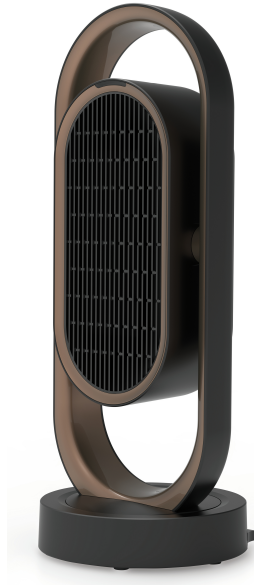

**Activejet®**

# ACJ Selected 3D

Air conditioner Black Touch

<b>Product colour</b>	Black
<b>Built-in display</b>	No
<b>AC input voltage</b>	220-240 V
<b>Power source type</b>	AC
<b>On/off switch</b>	Yes
<b>Manual</b>	Yes
<b>LED indicators</b>	Yes
<b>Certification</b>	CE, RoHS
<b>Housing material</b>	Plastic
<b>Height adjustment</b>	No
<b>Handle(s)</b>	Yes
<b>Power plug type</b>	Type E
<b>Remote control included</b>	Yes
<b>Control type</b>	Touch
<b>Auto oscillating</b>	Yes
<b>Vertical auto rotation</b>	Yes
<b>AC input frequency</b>	50-60 Hz
<b>Height</b>	530 mm
<b>Castor wheels</b>	No
<b>Timer duration (maximum)</b>	8 h
<b>Timer</b>	Yes
<b>Non-slip feet</b>	Yes
<b>Package type</b>	Box

<b>Sustainability certificates</b>	RoHS
<b>Tiltable</b>	Y
<b>Number of speeds</b>	2
<b>Product colour</b>	Bronze
<b>Oscillation range</b>	45°
<b>Vertical rotation angle</b>	0 - 22°
<b>Ionic function</b>	No
<b>Humidifier function</b>	No
<b>Night mode</b>	No
<b>Connectable to internet</b>	No
<b>Power consumption (typical)</b>	1800 W
<b>Width</b>	203 mm
<b>Depth</b>	203 mm
<b>Weight</b>	3.38 kg
<b>Built-in light</b>	No
<b>Type</b>	Fan heater
<b>Proper use</b>	Space heating/cooling
<b>Heating element</b>	PTC ceramic heating element
<b>Video presentation</b>	<a href="https://www.youtube.com/watch?v=VU6qozcMuMM&amp;ab_channel=Activejet">https://www.youtube.com/watch?v=VU6qozcMuMM&amp;ab_channel=Activejet</a>
<b>Hazard pictogram(s)</b>	GHS02: Flammable
<b>EAN</b>	5901443121145