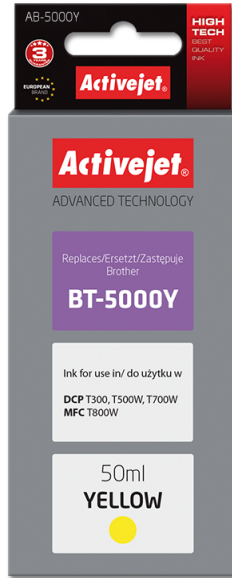

# AB-5000Y

Compatible inkjet cartridge Replacement for Brother Brother BT-5000Y

<b>Quantity per pack</b>	1 pc(s)
<b>Printing colours</b>	Yellow
<b>Brand compatibility</b>	Brother
<b>Cartridge capacity</b>	High (XL) Yield
<b>Colour ink cartridges quantity</b>	1
<b>Colour ink volume</b>	50 ml
<b>OEM code</b>	Brother BT-5000Y
<b>Type</b>	Compatible
<b>Ink type</b>	Dye-based ink
<b>Package type</b>	Box
<b>Class</b>	A+
<b>Replacement for</b>	Brother
<b>Technology</b>	New
<b>Version</b>	Supreme
<b>Supply type</b>	Single pack
<b>Certification</b>	ISO 9001, ISO 14001, ISO 27001, ISO 28000, TÜV Rheinland (ISO/IEC 19752, ISO/IEC 19798), CE
<b>Product description</b>	Activejet Ink Cartridge
<b>Colour ink type</b>	Dye-based ink
<b>Compatibility</b>	Brother DCP: T300, T310, T426W, T500W, T510W, T700W, T710W, T720DW. Brother MFC: T800W, T910W, T920DW.
<b>EAN</b>	5901443110644