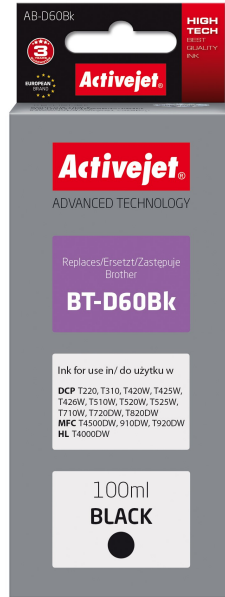

AB-D60Bk

Compatible inkjet cartridge Replacement for Brother Brother BT-D60Bk

Quantity per pack	1 pc(s)
Printing colours	Black
Brand compatibility	Brother
Print technology	Inkjet printing
Cartridge capacity	High (XL) Yield
Black ink cartridges quantity	1
Quantity per box	1 pc(s)
Black ink volume	100 ml
Type	Compatible
Ink type	Dye-based ink
Version	Supreme
Supply type	Single pack
Certification	ISO 9001, ISO 14001, ISO 27001, ISO 28000, TÜV Rheinland (ISO/IEC 19752, ISO/IEC 19798), CE
Black ink type	Dye-based ink
Technical features	Bottle
Compatibility	Brother DCP: T220, T310, T420W, T425W, T426W, T510W, T520W, T525W, T710W, T720DW, T820DW. Brother MFC: T4500DW, 9100W, T920DW. Brother HL: T4000DW.
Replacement for	Brother BT-D60Bk
Technology	Supreme New

Hazard pictogram(s)	GHS07: Harmful
Hazard pictogram(s)	GHS09: Environmental hazard
Warnings	Do not inhale vapours.
Warnings	Keep out of the reach of children.
OEM code	Brother BT-D60Bk
EAN	5901443121756