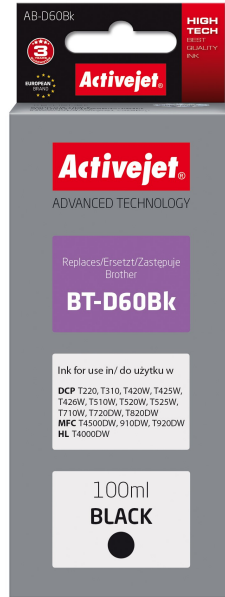

# AB-D60Bk

Compatible inkjet cartridge Replacement for Brother Brother BT-D60Bk

<b>Quantity per pack</b>	1 pc(s)
<b>Printing colours</b>	Black
<b>Brand compatibility</b>	Brother
<b>Print technology</b>	Inkjet printing
<b>Cartridge capacity</b>	High (XL) Yield
<b>Black ink cartridges quantity</b>	1
<b>Quantity per box</b>	1 pc(s)
<b>Black ink volume</b>	100 ml
<b>Type</b>	Compatible
<b>Ink type</b>	Dye-based ink
<b>Version</b>	Supreme
<b>Supply type</b>	Single pack
<b>Certification</b>	ISO 9001, ISO 14001, ISO 27001, ISO 28000, TÜV Rheinland (ISO/IEC 19752, ISO/IEC 19798), CE
<b>Black ink type</b>	Dye-based ink
<b>Technical features</b>	Bottle
<b>Compatibility</b>	Brother DCP: T220, T310, T420W, T425W, T426W, T510W, T520W, T525W, T710W, T720DW, T820DW. Brother MFC: T4500DW, 910DW, T920DW. Brother HL: T4000DW.
<b>Replacement for</b>	Brother BT-D60Bk
<b>Technology</b>	Supreme New

<b>Hazard pictogram(s)</b>	GHS07: Harmful
<b>Hazard pictogram(s)</b>	GHS09: Environmental hazard
<b>Warnings</b>	Do not inhale vapours.
<b>Warnings</b>	Keep out of the reach of children.
<b>OEM code</b>	Brother BT-D60Bk
<b>EAN</b>	5901443121756