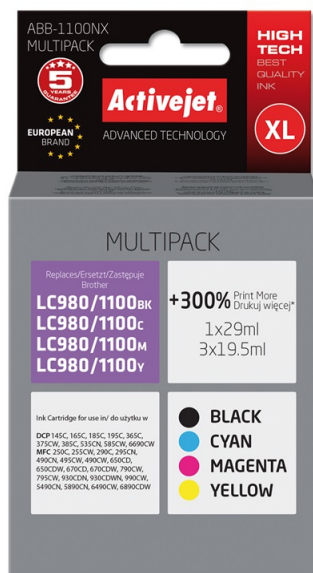

ABB-1100NX

Compatible inkjet cartridge Replacement for Brother Brother
LC1100/LC980Y

Brand compatibility	Brother
Print technology	Inkjet printing
Cartridge capacity	High (XL) Yield
Black ink cartridges quantity	1
Colour ink cartridges quantity	3
Quantity per pack	4 pc(s)
Colour ink volume	19.5 ml
Compatibility	Brother DCP: 145C, 165C, 185C, 195C, 365C, 375CW, 385C, 535CN, 585CW, 6690CW. Brother MFC: 250C, 255CW, 290C, 295CN, 490CN, 495CW, 490CW, 650CD, 650CDW, 670CD, 670CDW, 790CW, 795CW, 930CDN, 930CDWN, 990CW, 5490CN, 5890CN, 6490CW, 6890CDW.
OEM code	Brother LC1100/LC980Y
Black ink volume	29 ml
Type	Compatible
Package type	Box
Class	A+
Technology	New

Version	Supreme
Page yield footnote	+300% print more than OEM
Supply type	Multi pack
Certification	ISO 9001, ISO 14001, ISO 27001, ISO 28000, TÜV Rheinland (ISO/IEC 19752, ISO/IEC 19798), CE
Compatible ink types, supplies	LC-1100Y; LC-1100M; LC-1100C; LC-980Y; LC-980M; LC-980C; LC-980Bk; LC-1100Bk;
Product description	Activejet Ink Cartridge
Sustainability certificates	CE
Printing colours	Black, Cyan, Magenta, Yellow
Colour ink type	Dye-based ink
Black ink type	Pigment-based ink
Compliance certificates	CE
EAN	5901443014409