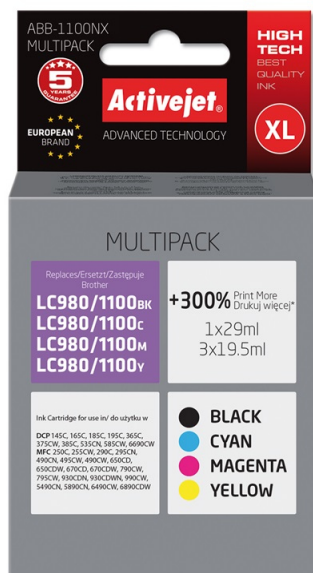

ABB-1100NX

Compatible inkjet cartridge Replacement for Brother Brother
LC1100/LC980Y

Brand compatibility	Brother
Print technology	Inkjet printing
Cartridge capacity	High (XL) Yield
Black ink cartridges quantity	1
Colour ink cartridges quantity	3
Quantity per pack	4 pc(s)
Colour ink volume	19.5 ml
Compatibility	Brother DCP: 145C, 165C, 185C, 195C, 365C, 375CW, 385C, 535CN, 585CW, 6690CW. Brother MFC: 250C, 255CW, 290C, 295CN, 490CN, 495CW, 490CW, 650CD, 650CDW, 670CD, 670CDW, 790CW, 795CW, 930CDN, 930CDWN, 990CW, 5490CN, 5890CN, 6490CW, 6890CDW.
OEM code	Brother LC1100/LC980Y
Black ink volume	29 ml
Type	Compatible
Package type	Box
Class	A+
Technology	New

Version	Supreme
Page yield footnote	+300% print more than OEM
Supply type	Multi pack
Certification	ISO 9001, ISO 14001, ISO 27001, ISO 28000, TÜV Rheinland (ISO/IEC 19752, ISO/IEC 19798), CE
Compatible ink types, supplies	LC-1100Y; LC-1100M; LC-1100C; LC-980Y; LC-980M; LC-980C; LC-980Bk; LC-1100Bk;
Product description	Activejet Ink Cartridge
Sustainability certificates	CE
Printing colours	Black, Cyan, Magenta, Yellow
Colour ink type	Dye-based ink
Black ink type	Pigment-based ink
Compliance certificates	CE
Hazard pictogram(s)	GHS07: Harmful
Hazard pictogram(s)	GHS09: Environmental hazard
EAN	5901443014409