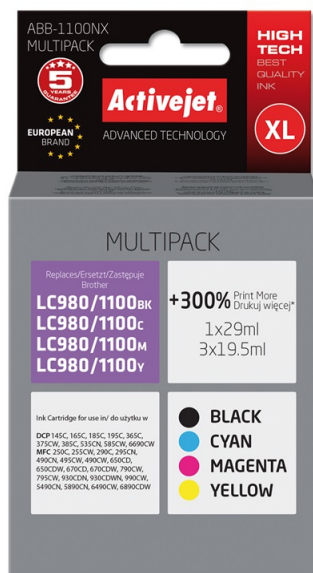

ABB-1100NX

Compatible inkjet cartridge Replacement for Brother Brother
LC1100/LC980Y

Brand compatibility	Brother
Print technology	Inkjet printing
Cartridge capacity	High (XL) Yield
Black ink cartridges quantity	1
Colour ink cartridges quantity	3
Quantity per pack	4 pc(s)
Colour ink volume	19.5 ml
Compatibility	Brother DCP: 145C, 165C, 185C, 195C, 365C, 375CW, 385C, 535CN, 585CW, 6690CW. Brother MFC: 250C, 255CW, 290C, 295CN, 490CN, 495CW, 490CW, 650CD, 650CDW, 670CD, 670CDW, 790CW, 795CW, 930CDN, 930CDWN, 990CW, 5490CN, 5890CN, 6490CW, 6890CDW.
OEM code	Brother LC1100/LC980Y
Black ink volume	29 ml
Type	Compatible
Package type	Box
Class	A+
Technology	New

Version	Supreme
Page yield footnote	+300% print more than OEM
Supply type	Multi pack
Certification	ISO 9001, ISO 14001, ISO 27001, ISO 28000, TÜV Rheinland (ISO/IEC 19752, ISO/IEC 19798), CE
Compatible ink types, supplies	LC-1100Y; LC-1100M; LC-1100C; LC-980Y; LC-980M; LC-980C; LC-980Bk; LC-1100Bk;
Product description	Activejet Ink Cartridge
Sustainability certificates	CE
Printing colours	Black, Cyan, Magenta, Yellow
Colour ink type	Dye-based ink
Black ink type	Pigment-based ink
Compliance certificates	CE
Hazard pictogram(s)	GHS07: Harmful
Hazard pictogram(s)	GHS09: Environmental hazard
Warnings	Do not inhale vapours.
EAN	5901443014409