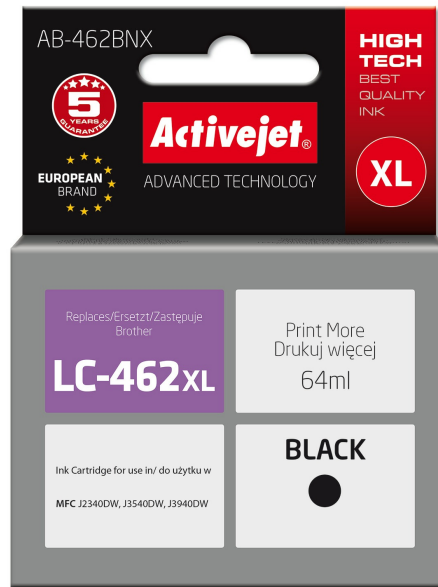

## AB-462BNX

Compatible inkjet cartridge Replacement for Brother Brother LC-462XLBK

<b>Quantity per pack</b>	1 pc(s)
<b>Printing colours</b>	Black
<b>Brand compatibility</b>	Brother
<b>Print technology</b>	Inkjet printing
<b>Black ink cartridges quantity</b>	1
<b>Quantity per box</b>	1 pc(s)
<b>Type</b>	Compatible
<b>Ink type</b>	Dye-based ink
<b>Version</b>	Supreme
<b>Supply type</b>	Single pack
<b>Certification</b>	ISO 9001, ISO 14001, ISO 27001, ISO 28000, TÜV Rheinland (ISO/IEC 19752, ISO/IEC 19798), CE
<b>Product description</b>	Activejet Ink Cartridge
<b>Black ink type</b>	Dye-based ink
<b>Compatibility</b>	Brother MFC: J2340DW, J3540DW, J3940DW.
<b>Black ink volume</b>	64 ml
<b>Replacement for</b>	Brother LC-462XLBK
<b>Hazard pictogram(s)</b>	GHS07: Harmful
<b>Hazard pictogram(s)</b>	GHS09: Environmental hazard
<b>Warnings</b>	Do not inhale vapours.
<b>Warnings</b>	Keep out of the reach of children.
<b>Warnings</b>	Avoid contact with skin and eyes.
<b>OEM code</b>	Brother LC-462XLBK