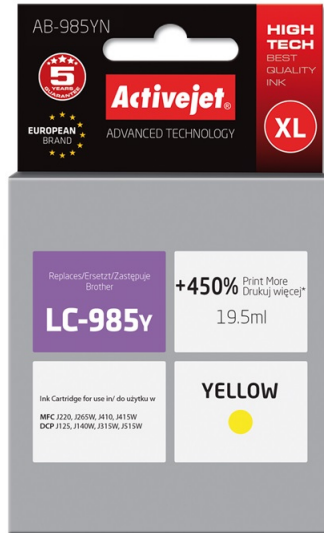

AB-985YN

Compatible inkjet cartridge Replacement for Brother Brother LC985Y

Quantity per pack	1 pc(s)
Printing colours	Yellow
Brand compatibility	Brother
Print technology	Inkjet printing
Cartridge capacity	High (XL) Yield
Colour ink cartridges quantity	1
Compatibility	Brother MFC: J220, J265W, J410, J415W. Brother DCP: J125, J140W, J315W, J515W.
Colour ink volume	19.5 ml
OEM code	Brother LC985Y
Type	Compatible
Ink type	Dye-based ink
Package type	Box
Class	A+
Technology	New
Version	Supreme
Supply type	Single pack
Certification	ISO 9001, ISO 14001, ISO 27001, ISO 28000, TÜV Rheinland (ISO/IEC 19752, ISO/IEC 19798), CE
Page yield footnote	+450% print more than OEM
Compatible ink types, supplies	LC-985Y
Product description	Activejet Ink Cartridge
Sustainability certificates	CE

Colour ink type	Dye-based ink
Hazard pictogram(s)	GHS07: Harmful
Hazard pictogram(s)	GHS09: Environmental hazard
Warnings	Do not inhale vapours.
EAN	5901452141776