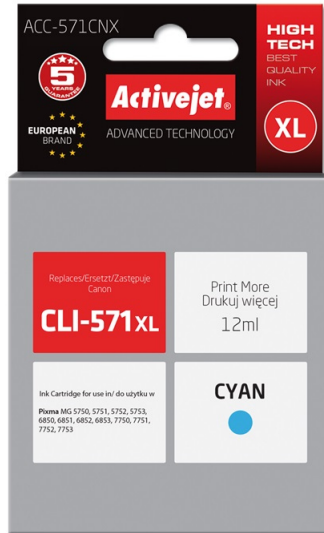

# ACC-571CNX

Compatible inkjet cartridge Replacement for Canon Canon CLI-571C XL

<b>Quantity per pack</b>	1 pc(s)
<b>Certification</b>	ISO 9001, ISO 14001, TUV (ISO/IEC 19752, ISO/IEC 19798), CE
<b>Printing colours</b>	Cyan
<b>Print technology</b>	Inkjet printing
<b>Cartridge capacity</b>	High (XL) Yield
<b>Colour ink volume</b>	12 ml
<b>Colour ink cartridges quantity</b>	1
<b>Brand compatibility</b>	Canon
<b>Compatibility</b>	Canon PIXMA: MG5750, MG5751, MG5752, MG5753, MG6850, MG6851, MG6852, MG6853, MG7750, MG7751, MG7752, MG7753, TS5050, TS5051, TS5053, TS5055, TS6050, TS6051, TS6052, TS8050, TS8051, TS8052, TS8053, TS9050, TS9055.
<b>OEM code</b>	Canon CLI-571C XL
<b>Type</b>	Compatible
<b>Technical features</b>	Cartridge with chip
<b>Ink type</b>	Dye-based ink
<b>Class</b>	A+
<b>Replacement for</b>	Canon

<b>Technology</b>	New
<b>Version</b>	Supreme
<b>Compatible ink types, supplies</b>	CLI-571XL
<b>Supply type</b>	Single pack
<b>Product description</b>	Activejet Ink Cartridge
<b>Colour ink type</b>	Dye-based ink
<b>Colour ink page yield</b>	760 pages
<b>EAN</b>	5901443103172