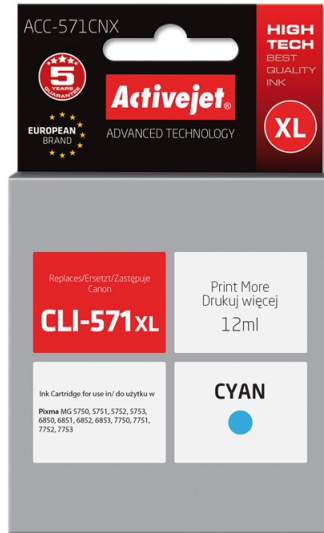

# ACC-571CNX

Compatible inkjet cartridge Replacement for Canon Canon CLI-571C XL

<b>Quantity per pack</b>	1 pc(s)
<b>Certification</b>	ISO 9001, ISO 14001, TUV (ISO/IEC 19752, ISO/IEC 19798), CE
<b>Printing colours</b>	Cyan
<b>Print technology</b>	Inkjet printing
<b>Cartridge capacity</b>	High (XL) Yield
<b>Colour ink volume</b>	12 ml
<b>Colour ink cartridges quantity</b>	1
<b>Brand compatibility</b>	Canon
<b>Compatibility</b>	Canon PIXMA: MG5750, MG5751, MG5752, MG5753, MG6850, MG6851, MG6852, MG6853, MG7750, MG7751, MG7752, MG7753, TS5050, TS5051, TS5053, TS5055, TS6050, TS6051, TS6052, TS8050, TS8051, TS8052, TS8053, TS9050, TS9055.
<b>OEM code</b>	Canon CLI-571C XL
<b>Type</b>	Compatible
<b>Technical features</b>	Cartridge with chip
<b>Ink type</b>	Dye-based ink
<b>Class</b>	A+
<b>Replacement for</b>	Canon

<b>Technology</b>	New
<b>Version</b>	Supreme
<b>Compatible ink types, supplies</b>	CLI-571XL
<b>Supply type</b>	Single pack
<b>Product description</b>	Activejet Ink Cartridge
<b>Colour ink type</b>	Dye-based ink
<b>Colour ink page yield</b>	760 pages
<b>Hazard pictogram(s)</b>	GHS07: Harmful
<b>Hazard pictogram(s)</b>	GHS09: Environmental hazard
<b>EAN</b>	5901443103172