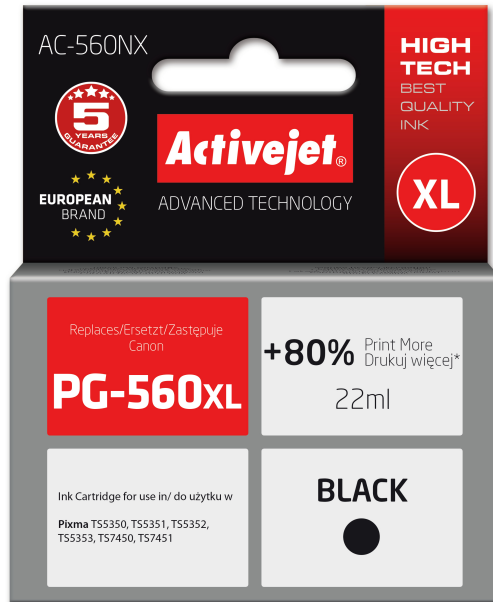

Activejet®

AC-560NX

Compatible inkjet cartridge Replacement for Canon Canon PG-560XL

Quantity per pack	1 pc(s)
Printing colours	Black
Print technology	Inkjet printing
Cartridge capacity	High (XL) Yield
Black ink cartridges quantity	1
Brand compatibility	Canon
Quantity per box	1 pc(s)
Black ink volume	22 ml
Type	Compatible
Version	Supreme
Supply type	Single pack
Certification	ISO 9001, ISO 14001, ISO 27001, ISO 28000, TÜV Rheinland (ISO/IEC 19752, ISO/IEC 19798), CE
Page yield footnote	+80% print more than OEM
Product description	Activejet Ink Cartridge
Black ink type	Dye-based ink
OEM code	Canon PG-560XL
Replacement for	Canon PG-560XL
Compatibility	Canon Pixma: TS5350, TS5351, TS5352, TS5353, TS7450, TS7451, TS5355a.
Hazard pictogram(s)	GHS07: Harmful
Hazard pictogram(s)	GHS09: Environmental hazard
EAN	5901443122678