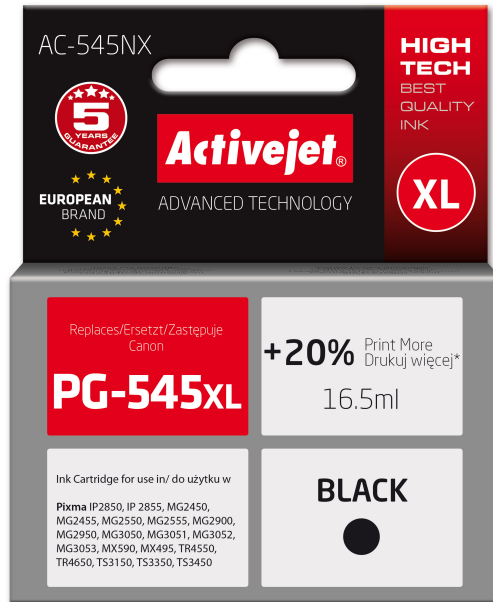

## AC-545NX

Compatible inkjet cartridge Replacement for Canon PG-545XL

<b>Quantity per pack</b>	1 pc(s)
<b>Printing colours</b>	Black
<b>Cartridge capacity</b>	High (XL) Yield
<b>Black ink cartridges quantity</b>	1
<b>Brand compatibility</b>	Canon
<b>Type</b>	Compatible
<b>Ink type</b>	Pigment-based ink
<b>Package type</b>	Box
<b>Replacement for</b>	Canon
<b>Page yield footnote</b>	+20% print more than OEM
<b>Black ink volume</b>	16.5 ml
<b>Version</b>	Supreme
<b>Supply type</b>	Single pack
<b>Certification</b>	ISO 9001, ISO 14001, ISO 27001, ISO 28000, TÜV Rheinland (ISO/IEC 19752, ISO/IEC 19798), CE
<b>Product description</b>	Activejet Ink Cartridge
<b>Black ink type</b>	Pigment-based ink