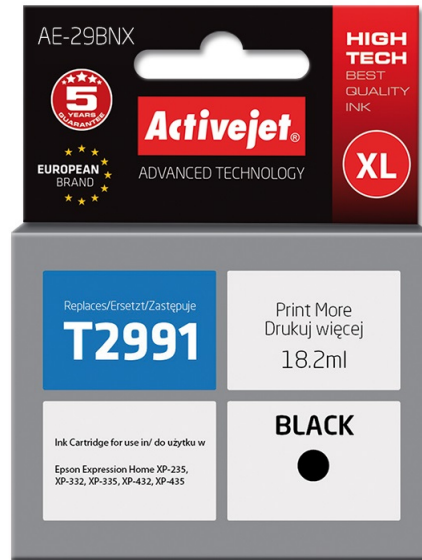

## AE-29BNX

Compatible inkjet cartridge Replacement for Epson Epson 29XL T2991

<b>Quantity per pack</b>	1 pc(s)
<b>Printing colours</b>	Black
<b>Print technology</b>	Inkjet printing
<b>Cartridge capacity</b>	High (XL) Yield
<b>Black ink cartridges quantity</b>	1
<b>Brand compatibility</b>	Epson
<b>Quantity per box</b>	1 pc(s)
<b>Black ink volume</b>	18.2 ml
<b>Type</b>	Compatible
<b>Ink type</b>	Pigment-based ink
<b>Technical features</b>	Cartridge with chip
<b>Operating temperature (T-T)</b>	-20 - 40 °C
<b>Package type</b>	Box
<b>Class</b>	A+
<b>Technology</b>	New
<b>Version</b>	Supreme
<b>Supply type</b>	Single pack
<b>Certification</b>	ISO 9001, ISO 14001, ISO 27001, ISO 28000, TÜV Rheinland (ISO/IEC 19752, ISO/IEC 19798), CE
<b>Product description</b>	Activejet Ink Cartridge
<b>Compatibility</b>	Epson Expression Home: XP-235, XP-245, XP-332, XP-335, XP-342, XP-432, XP-435, XP-452.
<b>Replacement for</b>	Epson 29XL

<b>Black ink type</b>	Pigment-based ink
<b>OEM code</b>	Epson 29XL T2991
<b>Black ink page yield</b>	470 pages
<b>Hazard pictogram(s)</b>	GHS07: Harmful
<b>Hazard pictogram(s)</b>	GHS09: Environmental hazard
<b>EAN</b>	5901443106678