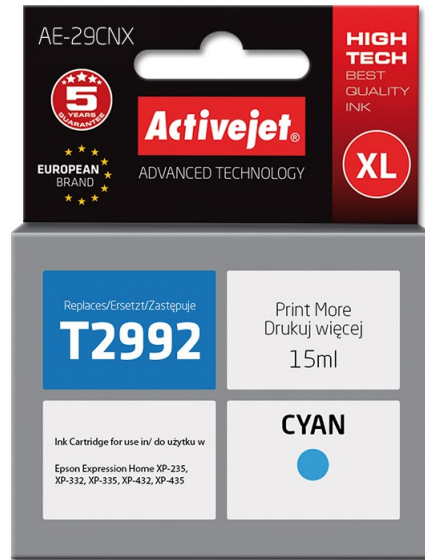

## AE-29CNX

Compatible inkjet cartridge Replacement for Epson Epson 29XL T2992

<b>Quantity per pack</b>	1 pc(s)
<b>Printing colours</b>	Cyan
<b>Print technology</b>	Inkjet printing
<b>Cartridge capacity</b>	High (XL) Yield
<b>Colour ink cartridges quantity</b>	1
<b>Brand compatibility</b>	Epson
<b>Colour ink volume</b>	15 ml
<b>Quantity per box</b>	1 pc(s)
<b>Type</b>	Compatible
<b>Technical features</b>	Cartridge with chip
<b>Ink type</b>	Dye-based ink
<b>Operating temperature (T-T)</b>	-20 - 40 °C
<b>Package type</b>	Box
<b>Class</b>	A+
<b>Technology</b>	New
<b>Version</b>	Supreme
<b>Supply type</b>	Single pack
<b>Certification</b>	ISO 9001, ISO 14001, ISO 27001, ISO 28000, TÜV Rheinland (ISO/IEC 19752, ISO/IEC 19798), CE
<b>Product description</b>	Activejet Ink Cartridge
<b>Compatibility</b>	Epson Expression Home: XP-235, XP-245, XP-332, XP-335, XP-342, XP-432, XP-435, XP-452.
<b>Replacement for</b>	Epson 29XL

<b>Colour ink type</b>	Dye-based ink
<b>OEM code</b>	Epson 29XL T2992
<b>Colour ink page yield</b>	180 pages
<b>Hazard pictogram(s)</b>	GHS07: Harmful
<b>Hazard pictogram(s)</b>	GHS09: Environmental hazard
<b>EAN</b>	5901443106685