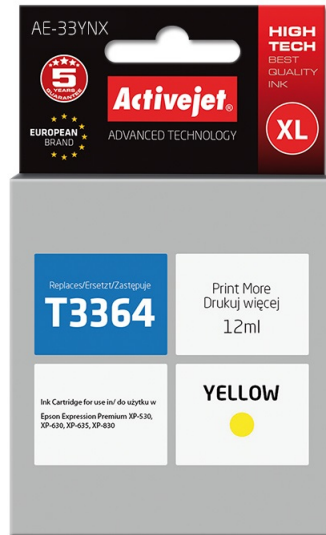

## AE-33YNX

Compatible inkjet cartridge Replacement for Epson Epson 33XL T3364

|                                       |  |
|---------------------------------------|--|
| <b>Quantity per pack</b>              | 1 pc(s)  |
| <b>Printing colours</b>               | Yellow   |
| <b>Print technology</b>               | Inkjet printing  |
| <b>Cartridge capacity</b>             | High (XL) Yield  |
| <b>Colour ink volume</b>              | 12 ml  |
| <b>Colour ink cartridges quantity</b> | 1  |
| <b>Brand compatibility</b>            | Epson  |
| <b>Type</b>                           | Compatible   |
| <b>Technical features</b>             | Cartridge with chip  |
| <b>Ink type</b>                       | Dye-based ink  |
| <b>Package type</b>                   | Box  |
| <b>Class</b>                          | A+   |
| <b>Technology</b>                     | New  |
| <b>Version</b>                        | Supreme  |
| <b>Supply type</b>                    | Single pack  |
| <b>Certification</b>                  | ISO 9001, ISO 14001, ISO 27001, ISO 28000, TÜV Rheinland (ISO/IEC 19752, ISO/IEC 19798), CE        |
| <b>Product description</b>            | Activejet Ink Cartridge  |
| <b>Sustainability certificates</b>    | CE   |
| <b>Compatibility</b>                  | Epson Expression Premium: XP-530, XP-540, XP-630, XP-635, XP-640, XP-645, XP-830, XP-900, XP-7100. |
| <b>Replacement for</b>                | Epson 33XL   |
| <b>Colour ink type</b>                | Dye-based ink  |