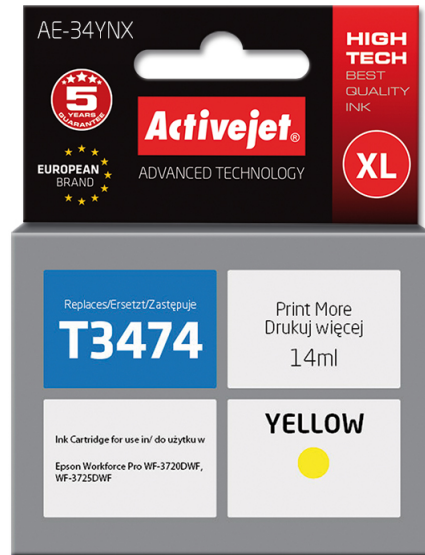

## AE-34YNX

Compatible inkjet cartridge Replacement for Epson Epson 34XL T3474

<b>Quantity per pack</b>	1 pc(s)
<b>Printing colours</b>	Yellow
<b>Cartridge capacity</b>	High (XL) Yield
<b>Colour ink cartridges quantity</b>	1
<b>Brand compatibility</b>	Epson
<b>Colour ink volume</b>	14 ml
<b>Compatibility</b>	Epson WorkForce Pro: WF-3720DWF, WF-3725DWF.
<b>Type</b>	Compatible
<b>Technical features</b>	Cartridge with chip
<b>Ink type</b>	Dye-based ink
<b>Class</b>	A+
<b>Technology</b>	New
<b>Version</b>	Supreme
<b>Replacement for</b>	Epson
<b>Compatible ink types, supplies</b>	T3474
<b>Supply type</b>	Single pack
<b>Certification</b>	ISO 9001, ISO 14001, ISO 27001, ISO 28000, TÜV Rheinland (ISO/IEC 19752, ISO/IEC 19798), CE
<b>Product description</b>	Activejet Ink Cartridge
<b>Colour ink type</b>	Dye-based ink
<b>OEM code</b>	Epson 34XL T3474
<b>EAN</b>	5901443108863