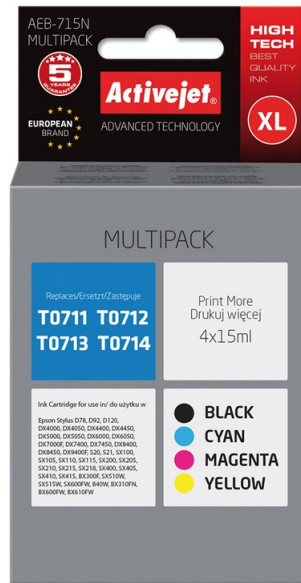

AEB-715N

Compatible inkjet cartridge Replacement for Epson Epson T0715 Multipack

Certification	ISO 9001, ISO 14001, TUV (ISO/IEC 19752, ISO/IEC 19798), CE
Print technology	Inkjet printing
Cartridge capacity	High (XL) Yield
Black ink volume	15 ml
Black ink cartridges quantity	1
Colour ink cartridges quantity	3
Brand compatibility	Epson
Colour ink volume	15 ml
Quantity per pack	4 pc(s)
Compatibility	Epson Stylus: D78, D92, D120, DX4000, DX4050, DX4400, DX4450, DX5000, DX5050, DX6000, DX6050, DX7000F, DX7400, DX7450, DX8400, DX8450, DX9400F, S20, S21, SX100, SX105, SX110, SX115, SX200, SX205, SX210, SX215, SX218, SX400, SX405, SX410, SX415, SX510W, SX515W, SX600FW, SX610FW. Epson Stylus Office: B40W, BX300F, BX310FN, BX600FW, BX610FW.
OEM code	Epson T0715 Multipack
Type	Compatible
Class	A+
Technology	New

Version	Supreme
Supply type	Multi pack
Replacement for	Epson
Compatible ink types, supplies	T0714; T0713; T0712; T0711; T0715;
Product description	Activejet Ink Cartridge
Printing colours	Black, Cyan, Magenta, Yellow
Colour ink type	Dye-based ink
Black ink type	Pigment-based ink
Colour ink page yield	1365 pages
Hazard pictogram(s)	GHS07: Harmful
Hazard pictogram(s)	GHS09: Environmental hazard
EAN	5901443013556