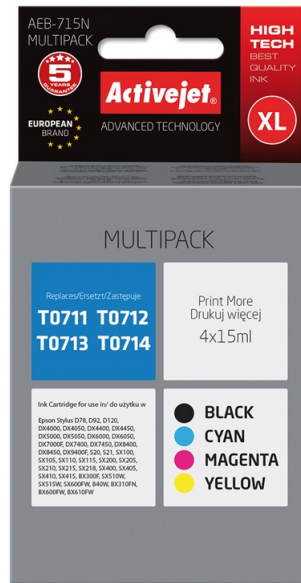

# AEB-715N

Compatible inkjet cartridge Replacement for Epson Epson T0715 Multipack

<b>Certification</b>	ISO 9001, ISO 14001, TUV (ISO/IEC 19752, ISO/IEC 19798), CE
<b>Print technology</b>	Inkjet printing
<b>Cartridge capacity</b>	High (XL) Yield
<b>Black ink volume</b>	15 ml
<b>Black ink cartridges quantity</b>	1
<b>Colour ink cartridges quantity</b>	3
<b>Brand compatibility</b>	Epson
<b>Colour ink volume</b>	15 ml
<b>Quantity per pack</b>	4 pc(s)
<b>Compatibility</b>	Epson Stylus: D78, D92, D120, DX4000, DX4050, DX4400, DX4450, DX5000, DX5050, DX6000, DX6050, DX7000F, DX7400, DX7450, DX8400, DX8450, DX9400F, S20, S21, SX100, SX105, SX110, SX115, SX200, SX205, SX210, SX215, SX218, SX400, SX405, SX410, SX415, SX510W, SX515W, SX600FW, SX610FW. Epson Stylus Office: B40W, BX300F, BX310FN, BX600FW, BX610FW.
<b>OEM code</b>	Epson T0715 Multipack
<b>Type</b>	Compatible
<b>Class</b>	A+
<b>Technology</b>	New

<b>Version</b>	Supreme
<b>Supply type</b>	Multi pack
<b>Replacement for</b>	Epson
<b>Compatible ink types, supplies</b>	T0714; T0713; T0712; T0711; T0715;
<b>Product description</b>	Activejet Ink Cartridge
<b>Printing colours</b>	Black, Cyan, Magenta, Yellow
<b>Colour ink type</b>	Dye-based ink
<b>Black ink type</b>	Pigment-based ink
<b>Colour ink page yield</b>	1365 pages
<b>EAN</b>	5901443013556