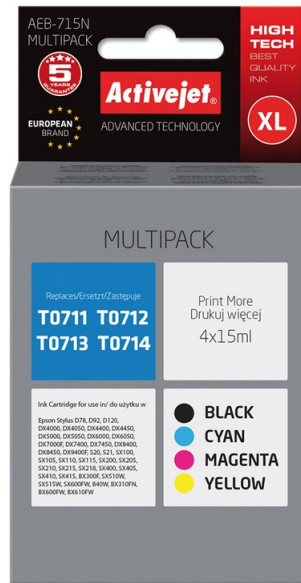

# AEB-715N

Compatible inkjet cartridge Replacement for Epson Epson T0715 Multipack

<b>Certification</b>	ISO 9001, ISO 14001, TUV (ISO/IEC 19752, ISO/IEC 19798), CE
<b>Print technology</b>	Inkjet printing
<b>Cartridge capacity</b>	High (XL) Yield
<b>Black ink volume</b>	15 ml
<b>Black ink cartridges quantity</b>	1
<b>Colour ink cartridges quantity</b>	3
<b>Brand compatibility</b>	Epson
<b>Colour ink volume</b>	15 ml
<b>Quantity per pack</b>	4 pc(s)
<b>Compatibility</b>	Epson Stylus: D78, D92, D120, DX4000, DX4050, DX4400, DX4450, DX5000, DX5050, DX6000, DX6050, DX7000F, DX7400, DX7450, DX8400, DX8450, DX9400F, S20, S21, SX100, SX105, SX110, SX115, SX200, SX205, SX210, SX215, SX218, SX400, SX405, SX410, SX415, SX510W, SX515W, SX600FW, SX610FW. Epson Stylus Office: B40W, BX300F, BX310FN, BX600FW, BX610FW.
<b>OEM code</b>	Epson T0715 Multipack
<b>Type</b>	Compatible
<b>Class</b>	A+
<b>Technology</b>	New

<b>Version</b>	Supreme
<b>Supply type</b>	Multi pack
<b>Replacement for</b>	Epson
<b>Compatible ink types, supplies</b>	T0714; T0713; T0712; T0711; T0715;
<b>Product description</b>	Activejet Ink Cartridge
<b>Printing colours</b>	Black, Cyan, Magenta, Yellow
<b>Colour ink type</b>	Dye-based ink
<b>Black ink type</b>	Pigment-based ink
<b>Colour ink page yield</b>	1365 pages
<b>Hazard pictogram(s)</b>	GHS07: Harmful
<b>Hazard pictogram(s)</b>	GHS09: Environmental hazard
<b>EAN</b>	5901443013556