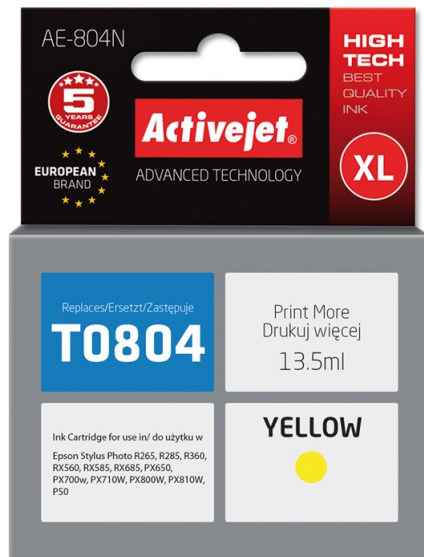

# AE-804N

Compatible inkjet cartridge Replacement for Epson Epson T0804

<b>Quantity per pack</b>	1 pc(s)
<b>Printing colours</b>	Yellow
<b>Print technology</b>	Inkjet printing
<b>Cartridge capacity</b>	High (XL) Yield
<b>Colour ink cartridges quantity</b>	1
<b>Brand compatibility</b>	Epson
<b>Colour ink volume</b>	13.5 ml
<b>Compatibility</b>	Epson Stylus Photo: R265, R285, R360, RX560, RX585, RX685, PX650, PX660, PX700w, PX710W, PX720WD, PX800W, PX810W, PX820, P50.
<b>OEM code</b>	Epson T0804
<b>Type</b>	Compatible
<b>Ink type</b>	Pigment-based ink
<b>Package type</b>	Box
<b>Class</b>	A+
<b>Technology</b>	New
<b>Version</b>	Supreme
<b>Replacement for</b>	Epson
<b>Certification</b>	ISO 9001, ISO 14001, ISO 27001, ISO 28000, TÜV Rheinland (ISO/IEC 19752, ISO/IEC 19798), CE
<b>Compatible ink types, supplies</b>	T0804
<b>Product description</b>	Activejet Ink Cartridge
<b>Colour ink type</b>	Pigment-based ink
<b>EAN</b>	5904356293923