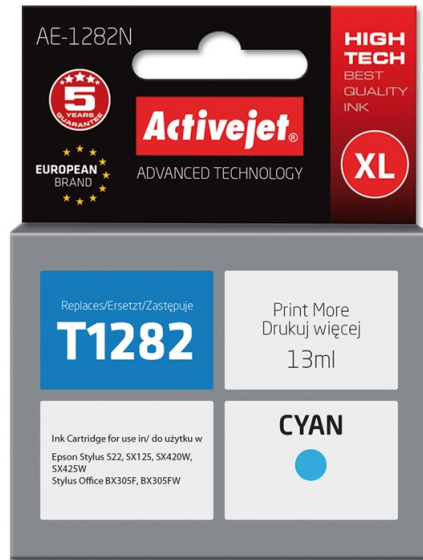

## AE-1282N

Compatible inkjet cartridge Replacement for Epson Epson T1282

<b>Quantity per pack</b>	1 pc(s)
<b>Printing colours</b>	Cyan
<b>Print technology</b>	Inkjet printing
<b>Cartridge capacity</b>	High (XL) Yield
<b>Colour ink cartridges quantity</b>	1
<b>Brand compatibility</b>	Epson
<b>Colour ink volume</b>	13 ml
<b>Compatibility</b>	Epson Stylus: S22, SX125, SX130, SX230, SX235, SX420, SX425, SX430, SX435, SX440, SX445. Epson Stylus Office: BX305.
<b>OEM code</b>	Epson T1282
<b>Type</b>	Compatible
<b>Ink type</b>	Dye-based ink
<b>Package type</b>	Box
<b>Class</b>	A+
<b>Technology</b>	New
<b>Version</b>	Supreme
<b>Replacement for</b>	Epson
<b>Supply type</b>	Single pack
<b>Certification</b>	ISO 9001, ISO 14001, ISO 27001, ISO 28000, TÜV Rheinland (ISO/IEC 19752, ISO/IEC 19798), CE
<b>Compatible ink types, supplies</b>	T1282
<b>Product description</b>	Activejet Ink Cartridge
<b>Colour ink type</b>	Dye-based ink