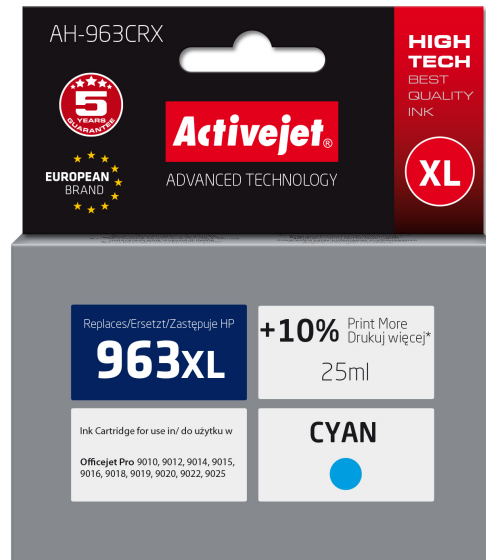

Activejet®

AH-963CRX

Compatible inkjet cartridge Replacement for HP 3JA27AE

Quantity per pack	1 pc(s)
Brand compatibility	HP
Print technology	Inkjet printing
Cartridge capacity	High (XL) Yield
Colour ink cartridges quantity	1
Colour ink volume	25 ml
Printing colours	Blue
Quantity per box	1 pc(s)
Type	Compatible
Operating temperature (T-T)	-20 - 40 °C
Package type	Box
Version	Premium
Supply type	Single pack
Certification	ISO 9001, ISO 14001, ISO 27001, ISO 28000, TÜV Rheinland (ISO/IEC 19752, ISO/IEC 19798), CE
Product description	Activejet Ink Cartridge
Sustainability certificates	CE
Colour ink type	Dye-based ink
Colour ink page yield	1760 pages
Replacement for	963XL
OEM code	3JA27AE
Compatibility	HP OfficeJet Pro: 9010, 9012, 9013, 9014, 9015, 9016, 9018, 9019, 9020, 9022, 9025.
EAN	5901443119685