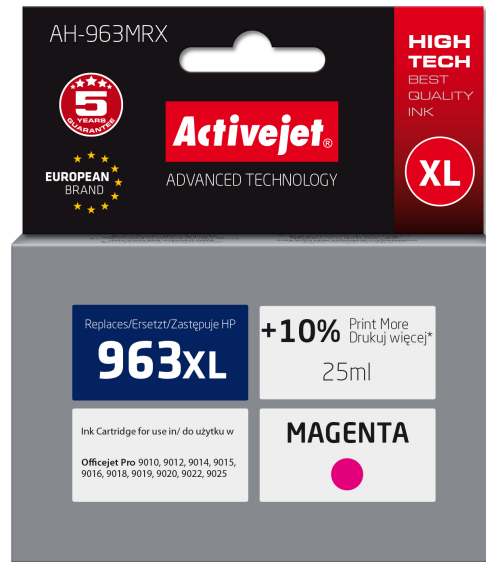

## AH-963MRX

Compatible inkjet cartridge Replacement for HP 3JA28AE

<b>Quantity per pack</b>	1 pc(s)
<b>Brand compatibility</b>	HP
<b>Print technology</b>	Inkjet printing
<b>Cartridge capacity</b>	High (XL) Yield
<b>Colour ink cartridges quantity</b>	1
<b>Colour ink volume</b>	25 ml
<b>Printing colours</b>	Purple
<b>Quantity per box</b>	1 pc(s)
<b>Type</b>	Compatible
<b>Operating temperature (T-T)</b>	-20 - 40 °C
<b>Package type</b>	Box
<b>Version</b>	Premium
<b>Supply type</b>	Single pack
<b>Certification</b>	ISO 9001, ISO 14001, ISO 27001, ISO 28000, TÜV Rheinland (ISO/IEC 19752, ISO/IEC 19798), CE
<b>Product description</b>	Activejet Ink Cartridge
<b>Sustainability certificates</b>	CE
<b>Colour ink type</b>	Dye-based ink
<b>Colour ink page yield</b>	1760 pages
<b>Replacement for</b>	963XL
<b>OEM code</b>	3JA28AE
<b>Compatibility</b>	HP OfficeJet Pro: 9010, 9012, 9013, 9014, 9015, 9016, 9018, 9019, 9020, 9022, 9025.
<b>Hazard pictogram(s)</b>	GHS07: Harmful