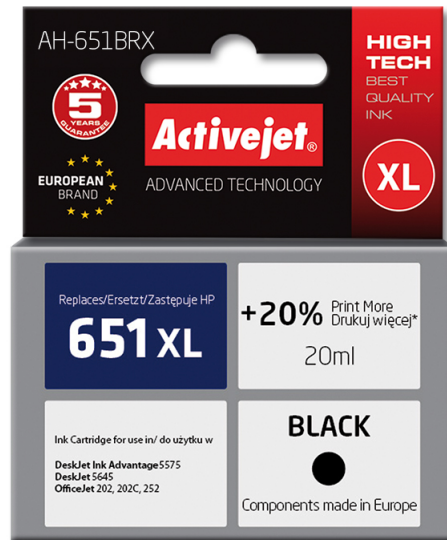

## AH-651BRX

Compatible inkjet cartridge Replacement for HP HP 651 C2P10AE

<b>Quantity per pack</b>	1 pc(s)
<b>Printing colours</b>	Black
<b>Brand compatibility</b>	HP
<b>Cartridge capacity</b>	Standard Yield
<b>Black ink cartridges quantity</b>	1
<b>Black ink volume</b>	20 ml
<b>Certification</b>	ISO 9001, ISO 14001, ISO 27001, ISO 28000
<b>Type</b>	Compatible
<b>Ink type</b>	Pigment-based ink
<b>Technical features</b>	Cartridge with chip
<b>Compatibility</b>	HP DeskJet Ink Advantage: 5575. HP DeskJet: 5645. HP OfficeJet: 202, 202C, 252.
<b>Package type</b>	Box
<b>Version</b>	Premium
<b>Class</b>	A+
<b>Technology</b>	Refurbished
<b>Page yield footnote</b>	+20% print more than OEM
<b>Supply type</b>	Single pack
<b>Product description</b>	Activejet Ink Cartridge
<b>Replacement for</b>	HP 651
<b>Black ink type</b>	Pigment-based ink
<b>Compatible ink types, supplies</b>	651 C2P10AE
<b>Black ink page yield</b>	720 pages
<b>OEM code</b>	HP 651 C2P10AE