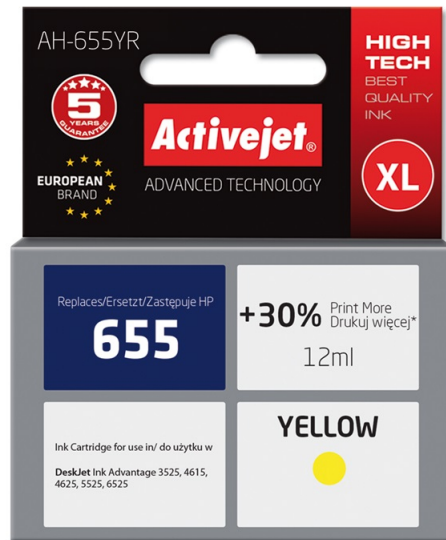

Activejet®

AH-655YR

Compatible inkjet cartridge Replacement for HP HP 655 CZ112AE

Quantity per pack	1 pc(s)
Certification	ISO 9001, ISO 14001, TUV (ISO/IEC 19752, ISO/IEC 19798), CE
Printing colours	Yellow
Brand compatibility	HP
Print technology	Inkjet printing
Cartridge capacity	High (XL) Yield
Colour ink volume	12 ml
Colour ink cartridges quantity	1
Compatibility	HP Deskjet Ink Advantage: 3525, 4615, 4625, 5525, 6525.
Colour ink page yield	600 pages
Type	Compatible
Ink type	Pigment-based ink
Technical features	Cartridge with chip
Package type	Box
Version	Premium
Class	A+
Technology	Refurbished
Page yield footnote	+30% print more than OEM
Supply type	Single pack
Product description	Activejet Ink Cartridge
Colour ink type	Pigment-based ink
Compatible ink types, supplies	655 CZ112AE
Replacement for	HP No.655