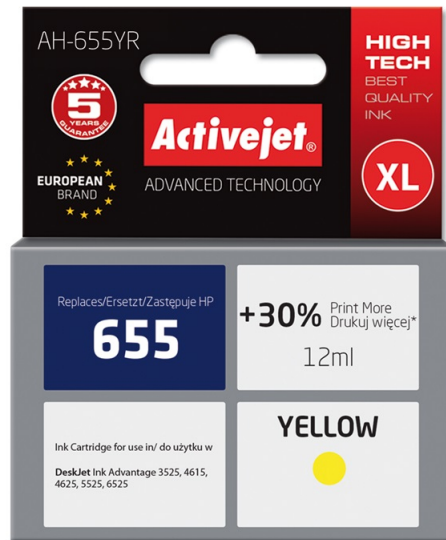

## AH-655YR

Compatible inkjet cartridge Replacement for HP HP 655 CZ112AE

<b>Quantity per pack</b>	1 pc(s)
<b>Certification</b>	ISO 9001, ISO 14001, TUV (ISO/IEC 19752, ISO/IEC 19798), CE
<b>Printing colours</b>	Yellow
<b>Brand compatibility</b>	HP
<b>Print technology</b>	Inkjet printing
<b>Cartridge capacity</b>	High (XL) Yield
<b>Colour ink volume</b>	12 ml
<b>Colour ink cartridges quantity</b>	1
<b>Compatibility</b>	HP Deskjet Ink Advantage: 3525, 4615, 4625, 5525, 6525.
<b>Colour ink page yield</b>	600 pages
<b>Type</b>	Compatible
<b>Ink type</b>	Pigment-based ink
<b>Technical features</b>	Cartridge with chip
<b>Package type</b>	Box
<b>Version</b>	Premium
<b>Class</b>	A+
<b>Technology</b>	Refurbished
<b>Page yield footnote</b>	+30% print more than OEM
<b>Supply type</b>	Single pack
<b>Product description</b>	Activejet Ink Cartridge
<b>Colour ink type</b>	Pigment-based ink
<b>Compatible ink types, supplies</b>	655 CZ112AE
<b>Replacement for</b>	HP No.655