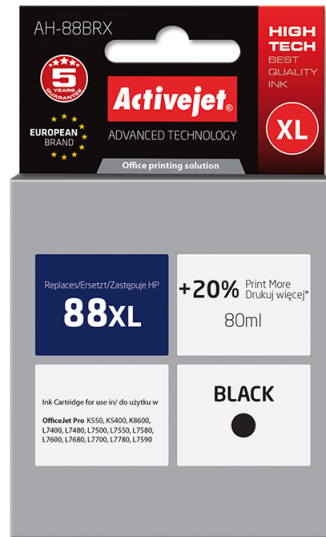

Activejet®

AH-88BRX

Compatible inkjet cartridge Replacement for HP HP 88XL C9396AE

Quantity per pack	1 pc(s)
Printing colours	Black
Certification	ISO 9001, ISO 14001, TUV (ISO/IEC 19752, ISO/IEC 19798), CE
Brand compatibility	HP
Print technology	Inkjet printing
Cartridge capacity	High (XL) Yield
Black ink cartridges quantity	1
Black ink volume	80 ml
Type	Compatible
Ink type	Pigment-based ink
Compatibility	HP OfficeJet Pro: K550, K550dtn, K550dtwn, K5400, K5400dn, K5400dtn, K8600, L7400, L7480, L7500, L7550, L7580, L7600, L7680, L7550, L7700, L7780, L7590.
Version	Premium
Class	A+
Technology	Refurbished
Replacement for	HP
Page yield footnote	+20% print more than OEM
Supply type	Single pack
Product description	Activejet Ink Cartridge
Black ink type	Pigment-based ink