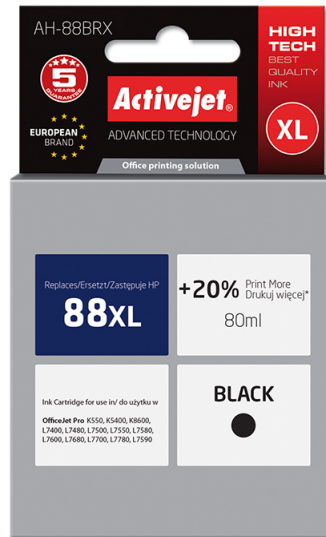

## AH-88BRX

Compatible inkjet cartridge Replacement for HP HP 88XL C9396AE

<b>Quantity per pack</b>	1 pc(s)
<b>Printing colours</b>	Black
<b>Certification</b>	ISO 9001, ISO 14001, TUV (ISO/IEC 19752, ISO/IEC 19798), CE
<b>Brand compatibility</b>	HP
<b>Print technology</b>	Inkjet printing
<b>Cartridge capacity</b>	High (XL) Yield
<b>Black ink cartridges quantity</b>	1
<b>Black ink volume</b>	80 ml
<b>Type</b>	Compatible
<b>Ink type</b>	Pigment-based ink
<b>Compatibility</b>	HP OfficeJet Pro: K550, K550dtn, K550dtwn, K5400, K5400dn, K5400dtn, K8600, L7400, L7480, L7500, L7580, L7600, L7680, L7550, L7700, L7780, L7590.
<b>Version</b>	Premium
<b>Class</b>	A+
<b>Technology</b>	Refurbished
<b>Replacement for</b>	HP
<b>Page yield footnote</b>	+20% print more than OEM
<b>Supply type</b>	Single pack
<b>Product description</b>	Activejet Ink Cartridge
<b>Black ink type</b>	Pigment-based ink