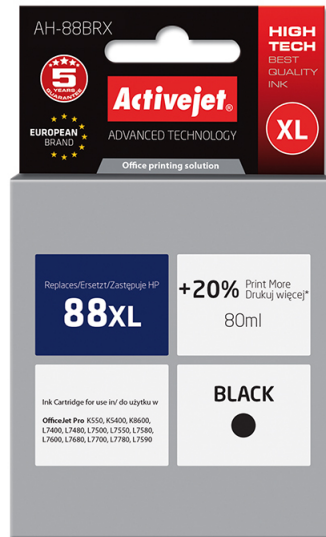

## AH-88BRX

Compatible inkjet cartridge Replacement for HP HP 88XL C9396AE

|                                      |  |
|--------------------------------------|--|
| <b>Quantity per pack</b>             | 1 pc(s)  |
| <b>Printing colours</b>              | Black  |
| <b>Certification</b>                 | ISO 9001, ISO 14001, TUV (ISO/IEC 19752, ISO/IEC 19798), CE  |
| <b>Brand compatibility</b>           | HP   |
| <b>Print technology</b>              | Inkjet printing  |
| <b>Cartridge capacity</b>            | High (XL) Yield  |
| <b>Black ink cartridges quantity</b> | 1  |
| <b>Black ink volume</b>              | 80 ml  |
| <b>Type</b>                          | Compatible   |
| <b>Ink type</b>                      | Pigment-based ink  |
| <b>Compatibility</b>                 | HP OfficeJet Pro: K550, K550dtn, K550dtwn, K5400, K5400dn, K5400dtn, K8600, L7400, L7480, L7500, L7550, L7580, L7600, L7680, L7550, L7700, L7780, L7590. |
| <b>Version</b>                       | Premium  |
| <b>Class</b>                         | A+   |
| <b>Technology</b>                    | Refurbished  |
| <b>Replacement for</b>               | HP   |
| <b>Page yield footnote</b>           | +20% print more than OEM   |
| <b>Supply type</b>                   | Single pack  |
| <b>Product description</b>           | Activejet Ink Cartridge  |
| <b>Black ink type</b>                | Pigment-based ink  |