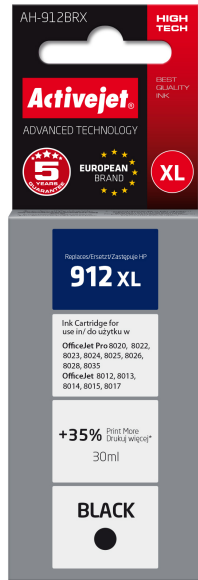

Activejet®

AH-912BRX

Compatible inkjet cartridge Replacement for HP HP 912XL 3YL84AE

| | |
|--------------------------------------|---|
| Quantity per pack | 1 pc(s) |
| Printing colours | Black |
| Brand compatibility | HP |
| Black ink volume | 30 ml |
| Print technology | Inkjet printing |
| Cartridge capacity | High (XL) Yield |
| Black ink cartridges quantity | 1 |
| Quantity per box | 1 pc(s) |
| Storage temperature (T-T) | -20 - 40 °C |
| Type | Compatible |
| Package type | Box |
| Version | Premium |
| Supply type | Single pack |
| Certification | ISO 9001, ISO 14001, ISO 27001, ISO 28000, TÜV Rheinland (ISO/IEC 19752, ISO/IEC 19798), CE |
| Product description | Activejet Ink Cartridge |
| Sustainability certificates | CE |
| Black ink type | Dye-based ink |
| Black ink page yield | 1100 pages |
| Compatibility | HP OfficeJet Pro: 8020, 8022, 8023, 8024, 8025, 8026, 8028, 8035. HP Officejet: 8012, 8013, 8014, 8015, 8017. |
| Warnings | Keep out of the reach of children. |