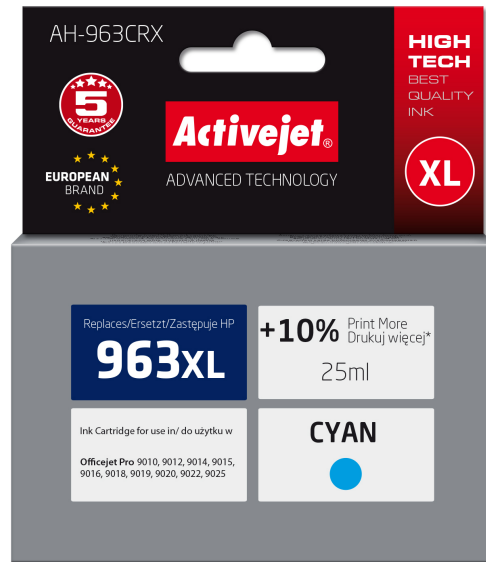

## AH-963CRX

Compatible inkjet cartridge Replacement for HP HP 963XL 3JA27AE

<b>Quantity per pack</b>	1 pc(s)
<b>Brand compatibility</b>	HP
<b>Print technology</b>	Inkjet printing
<b>Cartridge capacity</b>	High (XL) Yield
<b>Colour ink cartridges quantity</b>	1
<b>Colour ink volume</b>	25 ml
<b>Printing colours</b>	Blue
<b>Quantity per box</b>	1 pc(s)
<b>Type</b>	Compatible
<b>Operating temperature (T-T)</b>	-20 - 40 °C
<b>Package type</b>	Box
<b>Version</b>	Premium
<b>Supply type</b>	Single pack
<b>Certification</b>	ISO 9001, ISO 14001, ISO 27001, ISO 28000, TÜV Rheinland (ISO/IEC 19752, ISO/IEC 19798), CE
<b>Product description</b>	Activejet Ink Cartridge
<b>Sustainability certificates</b>	CE
<b>Colour ink type</b>	Dye-based ink
<b>Colour ink page yield</b>	1760 pages
<b>Compatibility</b>	HP OfficeJet Pro: 9010, 9012, 9013, 9014, 9015, 9016, 9018, 9019, 9020, 9022, 9025.
<b>Replacement for</b>	HP 963XL 3JA27AE
<b>OEM code</b>	HP 963XL 3JA27AE
<b>Warnings</b>	Keep out of the reach of children.