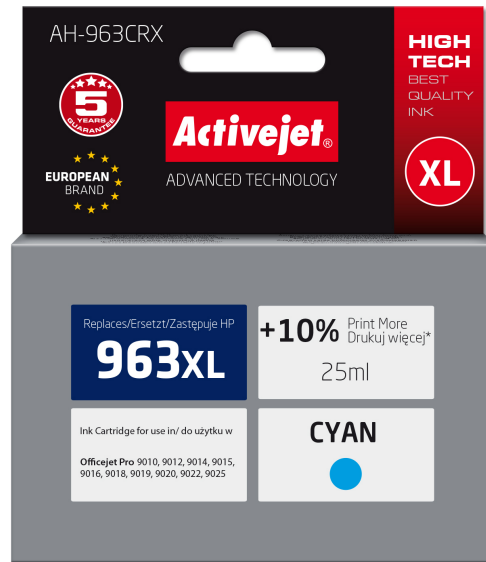

Activejet®

AH-963CRX

Compatible inkjet cartridge Replacement for HP HP 963XL 3JA27AE

| | |
|---------------------------------------|---|
| Quantity per pack | 1 pc(s) |
| Brand compatibility | HP |
| Print technology | Inkjet printing |
| Cartridge capacity | High (XL) Yield |
| Colour ink cartridges quantity | 1 |
| Colour ink volume | 25 ml |
| Printing colours | Blue |
| Quantity per box | 1 pc(s) |
| Type | Compatible |
| Operating temperature (T-T) | -20 - 40 °C |
| Package type | Box |
| Version | Premium |
| Supply type | Single pack |
| Certification | ISO 9001, ISO 14001, ISO 27001, ISO 28000, TÜV Rheinland (ISO/IEC 19752, ISO/IEC 19798), CE |
| Product description | Activejet Ink Cartridge |
| Sustainability certificates | CE |
| Colour ink type | Dye-based ink |
| Colour ink page yield | 1760 pages |
| Compatibility | HP OfficeJet Pro: 9010, 9012, 9013, 9014, 9015, 9016, 9018, 9019, 9020, 9022, 9025. |
| Replacement for | HP 963XL 3JA27AE |
| OEM code | HP 963XL 3JA27AE |
| Warnings | Keep out of the reach of children. |

Warnings

Dispose of ink in accordance with local hazardous waste regulations.

EAN

5901443119685