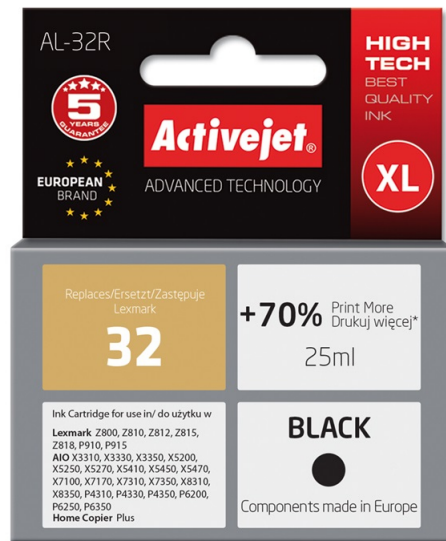

Activejet®

AL-32R

Compatible inkjet cartridge Replacement for Lexmark Lexmark 32
18C0032E

Quantity per pack	1 pc(s)
Printing colours	Black
Certification	ISO 9001, ISO 14001, TUV (ISO/IEC 19752, ISO/IEC 19798), CE
Brand compatibility	Lexmark
Print technology	Inkjet printing
Cartridge capacity	High (XL) Yield
Black ink volume	25 ml
Black ink cartridges quantity	1
Type	Compatible
Ink type	Pigment-based ink
Compatibility	Lexmark: Z800, Z805, Z810, Z812, Z815, Z816, Z818, P910, P915. Lexmark AIO: X3300, X3310, X3330, X3350, X5200, X5250, X5260, X5270, X5410, X5450, X5470, X7100, X7170, X7310, X7350, X8310, X8350, P4310, P4330, P4350, P6200, P6250, P6350. Lexmark Home Copier Plus.
Package type	Box
Version	Premium
Class	A+
Technology	Refurbished