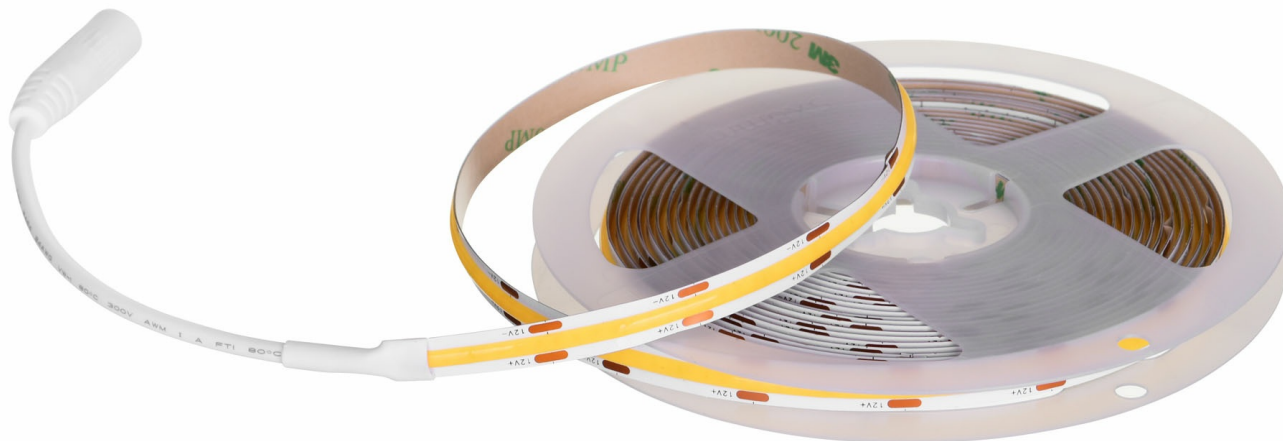

AJE-COB 5m ciep

Led stripes

Light colour	Warm white
International Protection (IP) code	IP20
Quantity per pack	1 pc(s)
Placement supported	Indoor
Colour changing	No
Type	Universal strip light
Energy efficiency class	F
Power consumption (typical)	30 W
Luminous flux	2900 lm
Length	5 m
EAN	5901443118985