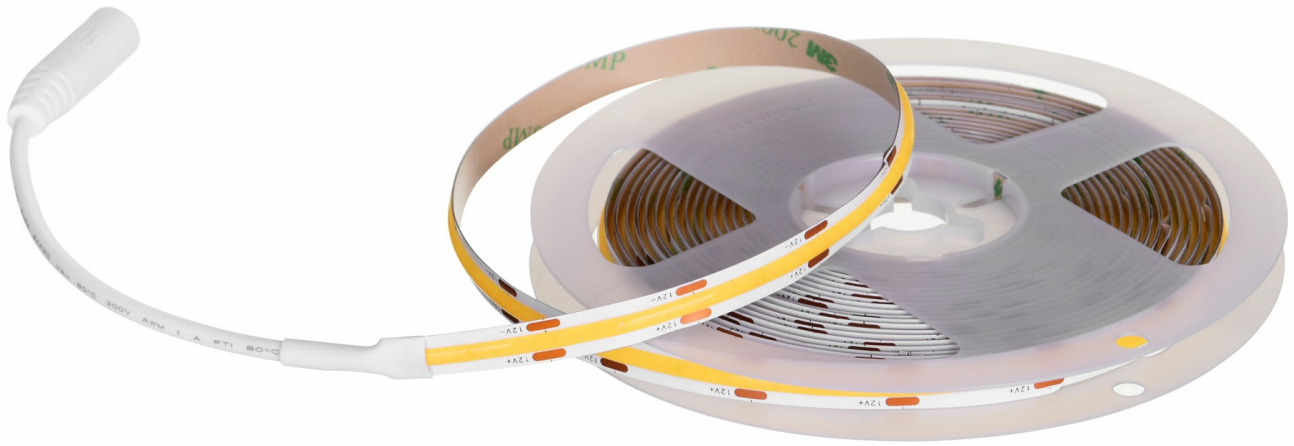

AJE-COB 5m ciep

Led stripes

Light colour	Warm white
International Protection (IP) code	IP20
Quantity per pack	1 pc(s)
Placement supported	Indoor
Colour changing	No
Type	Universal strip light
Energy efficiency class	F
Power consumption (typical)	30 W
Luminous flux	2900 lm
Length	5 m
EAN	5901443118985