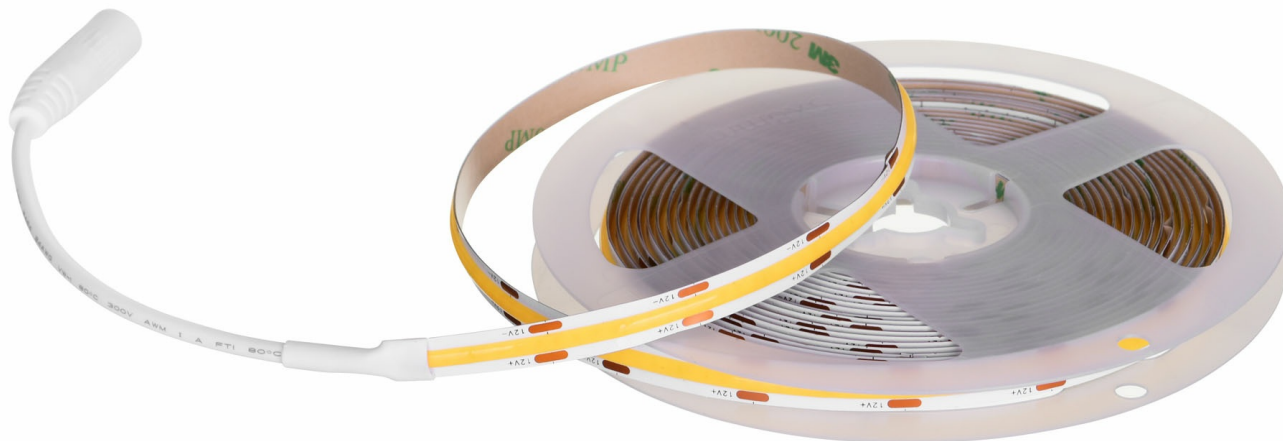

AJE-COB 5m ciep

Led stripes

| | |
|---|-----------------------|
| Light colour | Warm white |
| International Protection (IP) code | IP20 |
| Quantity per pack | 1 pc(s) |
| Placement supported | Indoor |
| Colour changing | No |
| Type | Universal strip light |
| Energy efficiency class | F |
| Power consumption (typical) | 30 W |
| Luminous flux | 2900 lm |
| Length | 5 m |
| EAN | 5901443118985 |