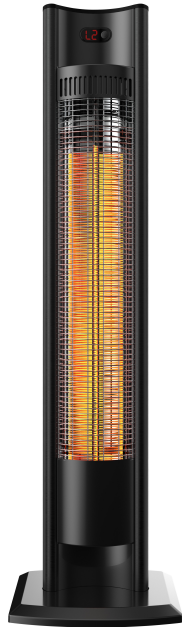

Activejet®

APH-CS2000

Patio Heaters Black 1000 W

Product colour	Black
AC input voltage	220-240 V
On/off switch	Yes
Remote control included	Yes
AC input frequency	50-60 Hz
Castor wheels	No
Type	Freestanding patio heater
Heat source	Electric
Heating power	2000 W
Light colour	Golden amber
Sustainability certificates	RoHS
Adjustable height	No
Telescopic	No
Built-in table	No
Number of power levels	2
Heating power (min)	1000 W
Housing material	Plastic, Stainless steel
International Protection (IP) code	IP55
Certification	RoHS
Width	174 mm
Depth	74 mm
Height	977 mm
Weight	5.45 kg

Hazard pictogram(s)	GHS04: Compressed gas
Hazard pictogram(s)	GHS02: Flammable
EAN	5901443121282