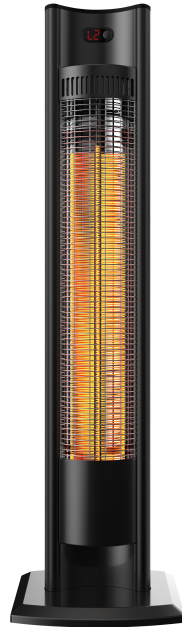

Activejet®

APH-CS2000

Patio Heaters Black 1000 W

Product colour	Black
AC input voltage	220-240 V
On/off switch	Yes
Remote control included	Yes
AC input frequency	50-60 Hz
Castor wheels	No
Type	Freestanding patio heater
Heat source	Electric
Heating power	2000 W
Light colour	Golden amber
Sustainability certificates	RoHS
Adjustable height	No
Telescopic	No
Built-in table	No
Number of power levels	2
Heating power (min)	1000 W
Housing material	Plastic, Stainless steel
International Protection (IP) code	IP55
Certification	RoHS
Width	174 mm
Depth	74 mm
Height	977 mm
Weight	5.45 kg

Hazard pictogram(s)	GHS04: Compressed gas
Hazard pictogram(s)	GHS02: Flammable
EAN	5901443121282