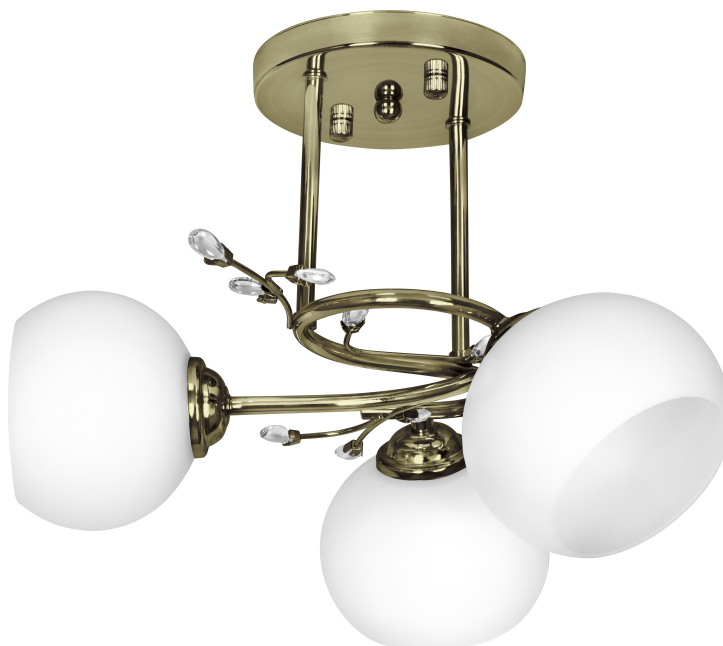

Activejet®

IRMA 3P Patyna

pendant lamp

Fitting/cap type	E27
AC input voltage	230 V
Suitable location	Living room
Suitable for indoor use	Yes
Shape	Round
International Protection (IP) code	IP20
Bulb(s) included	No
Dimmable	No
Power source type	AC
Suitable for outdoor use	No
Mounting type	Surfaced
Glass colour	White
Number of bulbs	3 bulb(s)
Quantity per pack	1 pc(s)
Housing material	Metal
AC input frequency	50 Hz
Suitable location	Universal
Suitable location	Bedroom
Lighting style	Modern
Width	390 mm
Depth	350 mm
Height	290 mm
Certification	ISO 9001, ISO 14001, CE, RoHS

Wall mountable	No
Replacement bulb power (max)	40 W
Number of light sources	3
Weight	1 kg
Lampshade dimensions	13 x 10 x 9,5 cm
EAN	5901443115878