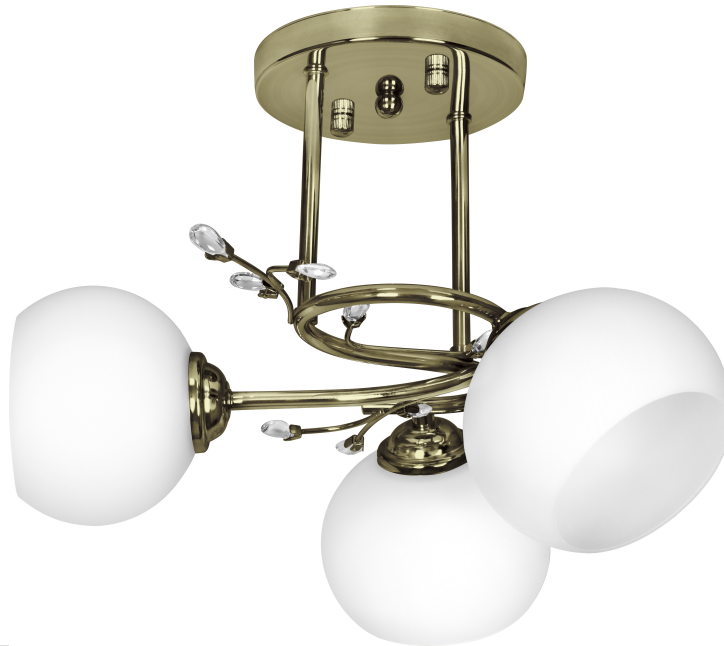

# IRMA 3P Patyna

pendant lamp

<b>Fitting/cap type</b>	E27
<b>AC input voltage</b>	230 V
<b>Suitable location</b>	Living room
<b>Suitable for indoor use</b>	Yes
<b>Shape</b>	Round
<b>International Protection (IP) code</b>	IP20
<b>Bulb(s) included</b>	No
<b>Dimmable</b>	No
<b>Power source type</b>	AC
<b>Suitable for outdoor use</b>	No
<b>Mounting type</b>	Surfaced
<b>Glass colour</b>	White
<b>Number of bulbs</b>	3 bulb(s)
<b>Quantity per pack</b>	1 pc(s)
<b>Housing material</b>	Metal
<b>AC input frequency</b>	50 Hz
<b>Suitable location</b>	Universal
<b>Suitable location</b>	Bedroom
<b>Lighting style</b>	Modern
<b>Width</b>	390 mm
<b>Depth</b>	350 mm
<b>Height</b>	290 mm
<b>Certification</b>	ISO 9001, ISO 14001, CE, RoHS

<b>Wall mountable</b>	No
<b>Replacement bulb power (max)</b>	40 W
<b>Number of light sources</b>	3
<b>Weight</b>	1 kg
<b>Lampshade dimensions</b>	13 x 10 x 9,5 cm
<b>EAN</b>	5901443115878