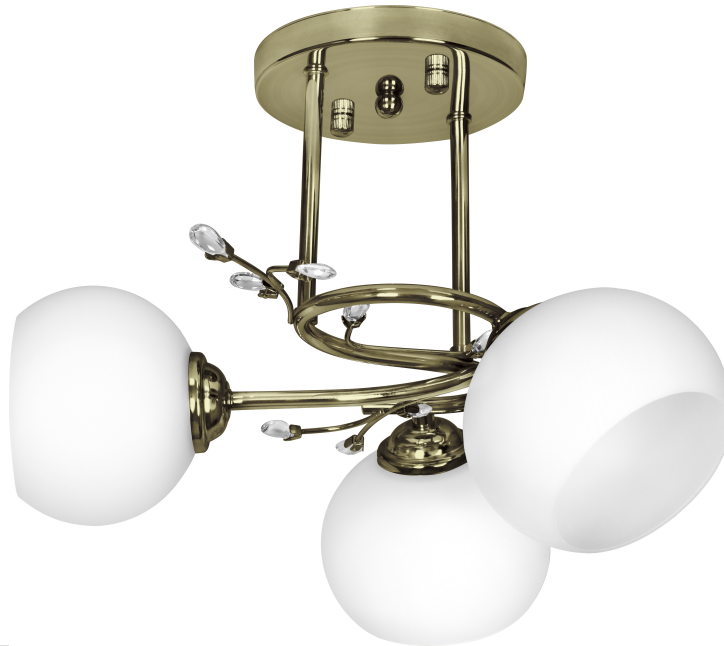

**Activejet®**

# IRMA 3P Patyna

pendant lamp

<b>Fitting/cap type</b>	E27
<b>AC input voltage</b>	230 V
<b>Suitable location</b>	Living room
<b>Suitable for indoor use</b>	Yes
<b>Shape</b>	Round
<b>International Protection (IP) code</b>	IP20
<b>Bulb(s) included</b>	No
<b>Dimmable</b>	No
<b>Power source type</b>	AC
<b>Suitable for outdoor use</b>	No
<b>Mounting type</b>	Surfaced
<b>Glass colour</b>	White
<b>Number of bulbs</b>	3 bulb(s)
<b>Quantity per pack</b>	1 pc(s)
<b>Housing material</b>	Metal
<b>AC input frequency</b>	50 Hz
<b>Suitable location</b>	Universal
<b>Suitable location</b>	Bedroom
<b>Lighting style</b>	Modern
<b>Width</b>	390 mm
<b>Depth</b>	350 mm
<b>Height</b>	290 mm
<b>Certification</b>	ISO 9001, ISO 14001, CE, RoHS

<b>Wall mountable</b>	No
<b>Replacement bulb power (max)</b>	40 W
<b>Number of light sources</b>	3
<b>Weight</b>	1 kg
<b>Lampshade dimensions</b>	13 x 10 x 9,5 cm
<b>EAN</b>	5901443115878