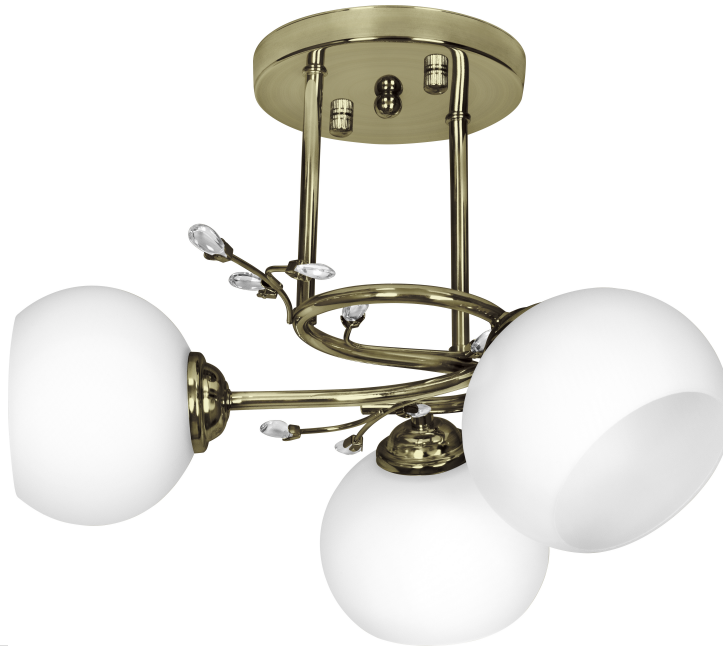

Activejet®

IRMA 3P Patyna

pendant lamp

Fitting/cap type	E27
AC input voltage	230 V
Suitable location	Living room
Suitable for indoor use	Yes
Shape	Round
International Protection (IP) code	IP20
Bulb(s) included	No
Dimmable	No
Power source type	AC
Suitable for outdoor use	No
Mounting type	Surfaced
Glass colour	White
Number of bulbs	3 bulb(s)
Quantity per pack	1 pc(s)
Housing material	Metal
AC input frequency	50 Hz
Suitable location	Universal
Suitable location	Bedroom
Lighting style	Modern
Width	390 mm
Depth	350 mm
Height	290 mm
Certification	ISO 9001, ISO 14001, CE, RoHS

Wall mountable	No
Replacement bulb power (max)	40 W
Number of light sources	3
Weight	1 kg
Lampshade dimensions	13 x 10 x 9,5 cm
EAN	5901443115878