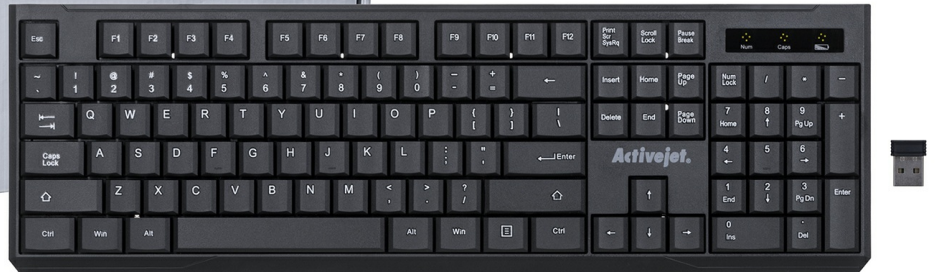

## K-3911W

Wireless Battery keyboard Black 104

Product colour	Black
Plug and Play	Yes
Numeric keypad	Yes
Windows keys	Yes
Multimedia keys	No
USB hub	No
Backlight	No
Keyboard style	Straight
Surface coloration	Monotone
Mouse included	No
Number of products included	1 pc(s)
LED indicators	Yes
Receiver included	Yes
Recommended usage	Universal
Windows operating systems supported	Yes
Mac operating systems supported	Yes
Linux operating systems supported	Yes
Material	Plastic
Connectivity technology	Wireless
Keyboard key switch	Membrane
Keyboard layout	QWERTY
Keyboard language	US International
Keyboard number of keys	104
Device interface	RF Wireless
Power source type	Battery
Pointing device	No
Sustainability certificates	CE
Keyboard form factor	Full-size (100%)
Frequency band	2.4 GHz
Keyboard keys operating life	10 million characters
Keyboard key profile	High-profile
Keyboard dimensions (WxDxH)	436 x 137 x 25 mm
Keyboard weight	385.6 g
Battery voltage	1.5 V
Batteries included	No
Keyboard battery type	AAA