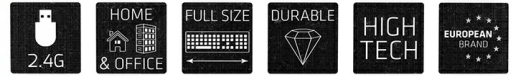

## K-3911W

Wireless Battery keyboard Black 104

Product colour	Black
Plug and Play	Yes
Numeric keypad	Yes
Windows keys	Yes
Multimedia keys	No
USB hub	No
Backlight	No
Keyboard style	Straight
Surface coloration	Monotone
Mouse included	No
Number of products included	1 pc(s)
LED indicators	Yes
Receiver included	Yes
Recommended usage	Universal
Windows operating systems supported	Yes
Mac operating systems supported	Yes
Linux operating systems supported	Yes
Material	Plastic
Connectivity technology	Wireless
Keyboard key switch	Membrane
Keyboard layout	QWERTY
Keyboard language	US International
Keyboard number of keys	104
Device interface	RF Wireless
Power source type	Battery
Pointing device	No
Sustainability certificates	CE
Keyboard form factor	Full-size (100%)
Frequency band	2.4 GHz
Keyboard keys operating life	10 million characters
Keyboard key profile	High-profile
Keyboard dimensions (WxDxH)	436 x 137 x 25 mm
Keyboard weight	385.6 g
Battery voltage	1.5 V
Batteries included	No
Keyboard battery type	AAA